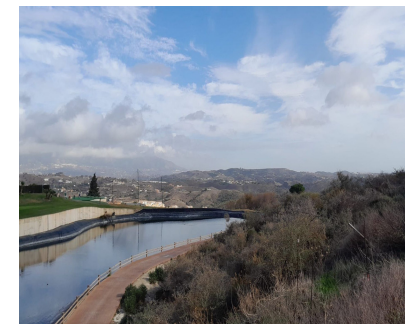

Продажа - Участок - Mijas
295.000€

Ref.-ID: R4616206

Mijas

Участок

543 m2

South facing residential plot offering stunning views overlooking the Calanova Golf Club. It offers easy access to the facilities of La Cala de Mijas and the coast. Malaga airport is a short 30 minute drive away. The plot has already been prepared with the ground works completed. This is a very interesting investment opportunity in a superb location. The Listing agent for itself and as agent for the vendor gives notice that: 1. These particulars are only a general outline for the guidance of intending purchasers and do not constitute in whole or in part an offer or a Contract. 2. Reasonable endeavours have been made to ensure that the information given in these particulars is materially correct, but any intending purchaser should satisfy themselves by inspection, searches, enquiries, and survey as to the correctness of each statement. 3. All statements in these particulars are made without responsibility on the part of Listing agent or the vendor. 4. No statement in these particulars is to be relied upon as a statement or representation of fact. 5. Neither Listing agent nor anyone in its employment or acting on its behalf has authority to make any representation or warranty in relation to this property. 6. Nothing in these particulars shall be deemed to be a statement that the property is in good repair or condition or otherwise nor that any services or facilities are in good working order. 7. Photographs may show only certain parts and aspects of the property at the time when the photographs were taken and you should rely on actual inspection. 8. No assumption should be made in respect of parts of the property not shown in photographs. 9. Any areas, measurements or distances are only approximate. 10. Any reference to alterations or use is not intended to be a statement that any necessary planning, building regulation, listed building or any other consent has been obtained. 11. Amounts quoted are exclusive of Tax if applicable.