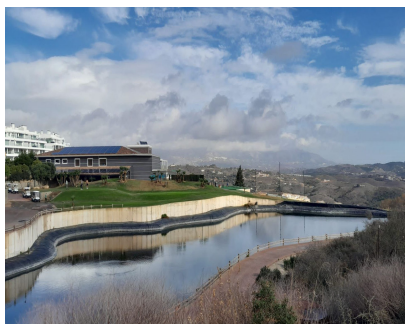

Продажа - Участок - Mijas
295.000€

Ref.-ID: R4616206

Mijas

Участок

543 m2

South facing residential plot offering stunning views overlooking the Calanova Golf Club. It offers easy access to the facilities of La Cala de Mijas and the coast. Malaga airport is a short 30 minute drive away. The plot has already been prepared with the ground works completed. This is a very interesting investment opportunity in a superb location. The Listing agent for itself and as agent for the vendor gives notice that: 1. These particulars are only a general outline for the guidance of intending purchasers and do not constitute in whole or in part an offer or a Contract. 2. Reasonable endeavours have been made to ensure that the information given in these particulars is materially correct, but any intending purchaser should satisfy themselves by inspection, searches, enquiries, and survey as to the correctness of each statement. 3. All statements in these particulars are made without responsibility on the part of Listing agent or the vendor. 4. No statement in these particulars is to be relied upon as a statement or representation of fact. 5. Neither Listing agent nor anyone in its employment or acting on its behalf has authority to make any representation or warranty in relation to this property. 6. Nothing in these particulars shall be deemed to be a statement that the property is in good repair or condition or otherwise nor that any services or facilities are in good working order. 7. Photographs may show only certain parts and aspects of the property at the time when the photographs were taken and you should rely on actual inspection. 8. No assumption should be made in respect of parts of the property not shown in photographs. 9. Any areas, measurements or distances are only approximate. 10. Any reference to alterations or use is not intended to be a statement that any necessary planning, building regulation, listed building or any other consent has been obtained. 11. Amounts quoted are exclusive of Tax if applicable.