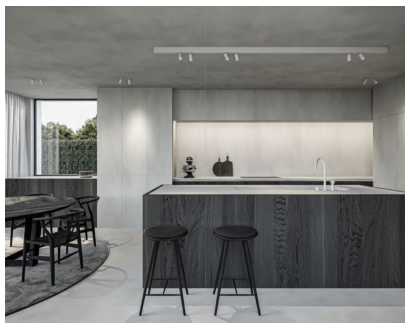

Продажа - Дом - Benahavís
3.695.000€

Ref.-ID: R4637905

Benahavís

Дом

OFF-PLAN LUXURY CONTEMPORARY ECOLOGICAL VILLA WITH PANORAMIC VIEWS IN MONTE MAYOR – BENAHAVIS – Total constructed on 3 floors with a total constructed area of 1.334,00 m2 This contemporary luxury villa simply has everything ... it will be built on 2 or 3 floor, clients choice, on a plot of approx 7.825 m2 in Monte Mayor, Benahavis a luxury urbanization in a green area. Ground floor: double height hall with staircase, pneumatic elevator, and guest toilet, a large living/dining room giving out to the large terrace with pool and chill-out area, fully equipped kitchen with a pantry. There is also a bedroom with ensuite bathroom on the ground floor. First floor: Master bedroom with en-suite bathroom with 2 dressing rooms and 2 private terraces On this floor, we have also another 2 bedrooms with ensuite bathrooms and dressing. One of the bedrooms has access to the terrace. Basement; hall, garage, toilet, sauna, games room, storage room and technical pool room. Construction time 12-14 months after licenses! The photos of the bathrooms and kitchens are examples, of how we could build this for you, the final decision will be yours. Example of some of the specifications, - Interior and exterior floor tiles from GRES PANIA 600x600 – 800x800 - 1200x1200 (Colour and size to choose) - Bathroom walls with COVERLAM plates (GRES PANIA) 2700X1200 (Colour to choose) - Bathrooms from ROCA or similar - Kitchen with steel frame doors covered with COVERLAM and kitchen island from COVERLAM - Aerothermia/airconditioning - Underfloor electric heating in the bathrooms - Underfloor hydraulic heating on ground floor and first floor - Ceiling high windows with a sunken track, 5+5/chamber/6+6 - Ceiling high and 1-meter-wide interior doors - Ceiling high pivot door and 1,50 wide - Fully fitted kitchen - Household appliances from Bosch or similar - 20 solar panels - 2 X 10kW batteries - Car charger - Domotica - Electric sun blinds in living room and kitchen - Dusk till dawn lights on outside - LED lights in driveway - LED ceiling lights in full villa - Heated pool Optional - Full kitchen from COVERLAM with aluminum frame doors (Price on request) - Full basement/garage/games room, extra bedroom and bathroom (Price on request) We are a construction company, Key-in-Hand, that can design and construct any possibility you can think of. If you do not see a design of us that you like we design a totally new villa for you according to your ideas and input. Although we prefer to construct ecological building, we can construct from traditional construction to ecological constructions it all depends on you. INCLUDED - Plot - Basic & technical architects project - Construction licenses - Full construction