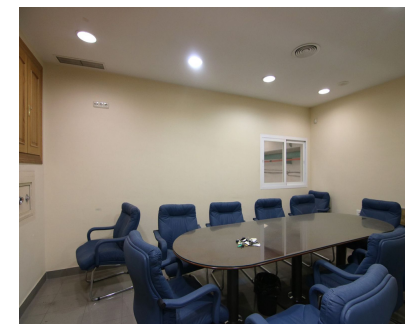

Продажа - Коммерческая - Coín 7.000.000€

Ref.-ID: R4641859

Coín

Коммерческая

ИБИ: 1,500 EUR / год

Мусор: 240 EUR / год

1

3

3571 m2

1881 m2

Large industrial plot of 7000 m² for sale, housing three connected warehouses, with a total usable area of 3571 m². These facilities stand out for their natural light, which makes them ideal for any type of industrial activity. In addition, they have large offices, a perfectly equipped meeting room and three bathrooms. In the past, it was the largest and most functional aluminium factory in the area, which guarantees its robustness and versatility. The warehouse retains platforms and cranes, which makes it easy to adapt to various industrial needs. In addition, a future expansion of the industrial estate with more warehouses and better access is planned. This warehouse offers a single open-plan room and everything on the ground floor. It also has a hot and cold air conditioning system. Don't miss the opportunity to visit this large warehouse and discover all its potential for your business. Contact us now for more information!