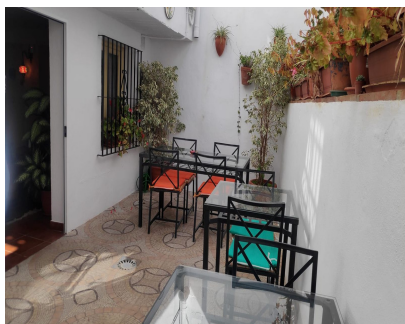

Продажа - Коммерческая - Mijas
339.000€

Ref.-ID: R4660372

Mijas

Коммерческая

ИБИ: 475 EUR / год

Мусор: 201 EUR / год

2

2

142 m2

Do you want to set up a restaurant or cafeteria in the emblematic white village of Mijas, in one of the commercial streets in the very centre of the beautiful and charming white village, we present this beautiful local totally installed as a cafeteria and bread bakery. It consists of two floors, on the main floor there is the bread and sweet shop, as well as a part dedicated to the sale of basic food products, then we have a spacious and beautiful and very bright lounge with capacity for 8 large tables. On the ground floor we find the toilets, a room currently used as a tea room and a patio with tables to enjoy the fresh air, it also has a storeroom on the ground floor. The premises have a total of 142 metres, 110 metres plus 32 metres in the lower part. The premises have been completely refurbished in plumbing, electricity, flooring, walls, etc. .... It is sold fully installed with the necessary machinery for a cafeteria or restaurant. It is very spacious, bright and its location is ideal for any business you want to set up. Mijas Pueblo, Costa del Sol. Local con 2 salones más terraza, 2 baños, Built 142 m², Terrace 12 m². Setting : Village, Mountain Pueblo, Close To Shops, Close To Schools. Orientation : North, South. Condition : Excellent, Recently Renovated. Climate Control : Air Conditioning. Views : Urban. Features : Near Transport, Private Terrace, Storage Room, Courtesy Bus, Near Church. Furniture : Fully Furnished. Kitchen : Fully Fitted.