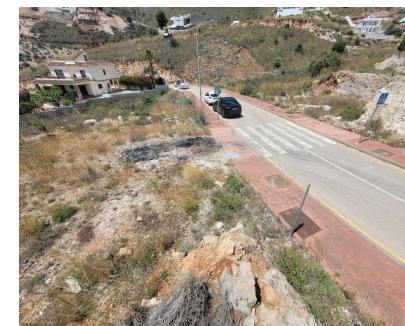

Продажа - Участок - Benalmadena
262.000€

Ref.-ID: R4726075

Benalmadena

Участок

545 m2

Build the house of your dreams in Santangelo! This 545 square meter plot of land is a unique opportunity to create a truly special residence. With an authorized buildable area of 150 m2, you will have enough space to design and build a personalized luxury villa that adapts to your specific tastes and needs. Furthermore, its strategic location in Benalmádena will allow you to enjoy all the modern comforts at your fingertips, while living in a quiet and peaceful environment surrounded by natural beauty. The location of this land is unbeatable. It enjoys a SOUTH orientation that guarantees a large amount of sunlight and impressive panoramic views of the Mediterranean Sea that extend along the entire coast of Benalmádena. These views are truly exceptional and unobstructed, allowing you to enjoy spectacular sunsets. In addition, access to the highway is quick and easy, giving you the convenience of easily moving along the entire coast. In a few minutes by car, you will have access to all the necessary services, such as supermarkets, shops, restaurants, hospitals and high-quality educational centers. This land is on an urban road and has water, electricity, sewage, public lighting and sidewalks. It is ideal for building a single-family residence (chalet) with up to three buildable floors. Don't miss the opportunity to build the house of your dreams in this privileged location in Santangelo!

Состояние

- ✓ Новое строительство

Категория

- ✓ Инвестиции
- ✓ Элитная

бассейн

- ✓ Приватный

ВИД

- ✓ Море
- ✓ Горы
- ✓ Панорамный