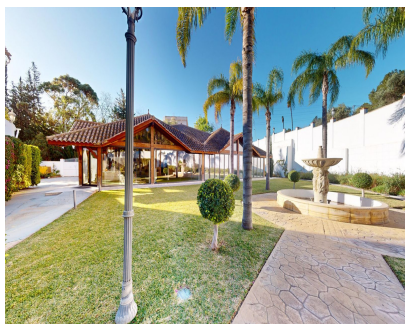

Продажа - Коммерческая - Torremolinos
1.999.999€

Ref.-ID: R4740175

Torremolinos

Коммерческая

 **520 m2**

 **2250 m2**

El Molino de Batán is a historic property located in the municipality of Torremolinos, on the Costa del Sol, which has evolved over the years to adapt to various functions. Originally known for its large party hall, this mill has witnessed hundreds of weddings and social events that have marked an era in the region. The hall, with a surface area of approximately 420 m², offered ample space for numerous tables and a dance floor, making it a benchmark for celebrations. In recent years, the current owner has transformed this space into a modern co-working centre, taking advantage of its size and structure. The mill now houses more than 20 workstations, along with meeting and presentation rooms, a fully equipped kitchen and a computer and server room, adapting to contemporary working needs. The property extends over a plot of 2775 m² which includes an old mansion dating from the early 20th century, currently undergoing restoration to restore it to its original splendour. Surrounded by lush vegetation, the natural setting offers total privacy, making it an ideal location for both a company looking to establish its head office or branch office on the Costa del Sol, as well as those interested in restoring the venue to its former glory as a function room. El Molino de Batán, with its rich history and versatility, remains an emblem of Torremolinos' cultural heritage, offering a unique and multifunctional space in a privileged setting.

ВИД

- ✓ Горы
- ✓ Сельская местность
- ✓ Двор
- ✓ Лес

Парковка

- ✓ Открытая
- ✓ Улица
- ✓ Более чем один
- ✓ Приватная