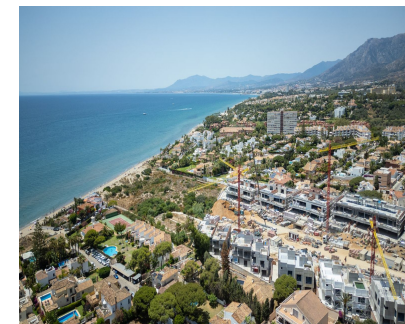

Продажа - Дом - El Rosario

1.495.000€

Ref.-ID: R4771468

El Rosario

Дом

ИБИ: 2,363 EUR / год

Мусор: 360 EUR / год

4

4

317 m2

1169 m2

INVESTMENT VILLA OPPORTUNITY WITH PROJECT AND LICENSE IN PLACE - ONLY 150 METERS FROM THE BEACH Discover a remarkable investment opportunity nestled in the neighborhood of Playas Andaluzas, Marbella. Here, the captivating beauty of sandy beaches meets the convenience of nearby amenities, including restaurants, chiringuitos, beach clubs, and schools. This prime location offers an ideal chance for those looking to create their dream home or make a smart investment. The property is situated on a generous plot of nearly 1,169 square meters, just 150 meters from some of Marbella's finest beaches. The project features a stunning Mediterranean beach style design and consists of two floors with a spacious open-plan living room and kitchen, 4 bedrooms, and 4 bathrooms. There is additional space that can be customized to suit the unique taste and style of the new owner. The plot has a buildability of 35%, allowing for the construction of a completely new villa with a total area of 409 square meters. Furthermore, there is the potential to include a basement. Urbanistic rules: UE-2, with 35% buildability, 30% occupancy, a maximum height of 7.5 meters, and boundaries set at 3 meters. This area is situated in the eastern part of Marbella, it is about a 10-minute drive from the city center and 35 minutes from Malaga International Airport. Several prestigious golf courses are close to the Playas Andaluzas area, as well as international schools, beach clubs and the Costa del Sol Hospital. Don't miss this extraordinary opportunity to invest in one of Marbella's prime locations.