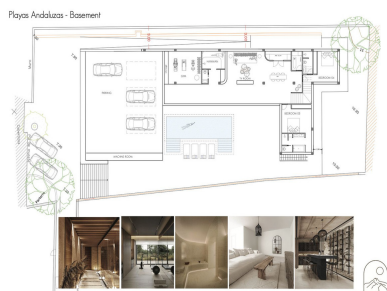

Продажа - Дом - El Rosario

1.495.000€

Ref.-ID: R4771468

El Rosario

Дом

ИБИ: 2,363 EUR / год

Мусор: 360 EUR / год

4

4

317 m2

1169 m2

INVESTMENT VILLA OPPORTUNITY WITH PROJECT AND LICENSE IN PLACE - ONLY 150 METERS FROM THE BEACH Discover a remarkable investment opportunity nestled in the neighborhood of Playas Andaluzas, Marbella. Here, the captivating beauty of sandy beaches meets the convenience of nearby amenities, including restaurants, chiringuitos, beach clubs, and schools. This prime location offers an ideal chance for those looking to create their dream home or make a smart investment. The property is situated on a generous plot of nearly 1,169 square meters, just 150 meters from some of Marbella's finest beaches. The project features a stunning Mediterranean beach style design and consists of two floors with a spacious open-plan living room and kitchen, 4 bedrooms, and 4 bathrooms. There is additional space that can be customized to suit the unique taste and style of the new owner. The plot has a buildability of 35%, allowing for the construction of a completely new villa with a total area of 409 square meters. Furthermore, there is the potential to include a basement. Urbanistic rules: UE-2, with 35% buildability, 30% occupancy, a maximum height of 7.5 meters, and boundaries set at 3 meters. This area is situated in the eastern part of Marbella, it is about a 10-minute drive from the city center and 35 minutes from Malaga International Airport. Several prestigious golf courses are close to the Playas Andaluzas area, as well as international schools, beach clubs and the Costa del Sol Hospital. Don't miss this extraordinary opportunity to invest in one of Marbella's prime locations.