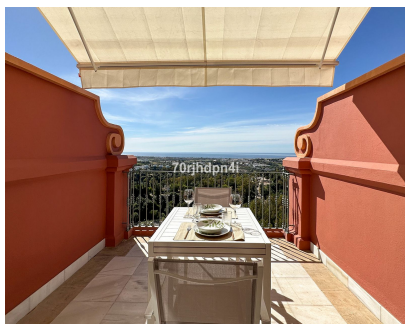

Продажа - Апартамент - Benahavís 360.000€

Ref.-ID: R4799746

Benahavís

Апартамент

Коммунальные: 1,272 EUR / год

1

1

85 m2

Luxury Penthouse for Sale in Monte Halcones, Benahavis This unique penthouse in Benahavis offers a perfect blend of luxury, comfort, and breathtaking views, ideal for clients seeking a ready-to-move-in apartment on the Costa del Sol. The penthouse is south-facing, allowing residents to enjoy the sun all day long. With a living area of 85.6 m² and a small terrace of 10 m², this property provides ample space and privacy. The layout includes a spacious bedroom with an ensuite bathroom and a charming terrace that offers stunning sea views. The apartment is perfectly maintained and ready for immediate occupancy. The interior exudes luxury with marble floors and air conditioning, ensuring a comfortable living environment. Additionally, residents can enjoy a beautiful communal pool, ideal for relaxation and refreshment. The penthouse is fully furnished and equipped with all modern facilities, making your clients feel at home right away. This ready-to-move-in property offers everything needed for a comfortable stay. The price for this splendid apartment is €340,000, with an additional €20,000 for the furniture, bringing the total to €360,000.