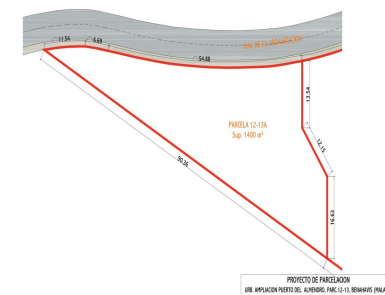

Продажа - Участок - Benahavís

749.000€

Ref.-ID: R4808110

Benahavís

Участок

 544 m2

 1400 m2

Location: Benahavis, Puerto Del Almendro, gated community - La Resina with sea views and license to build in place Spacious plot located in a privileged position, ideal for those seeking the best of both worlds: peace, tranquility, and panoramic views of the surrounding landscape, along with sea views, yet very close to all amenities. The proximity to San Pedro and Puerto Banús ensures easy and quick access to a wide range of services, shops, restaurants, and entertainment options. The development is distinguished by its high security standards, featuring barriers and surveillance cameras at the entrance, providing a safe and exclusive environment for its residents. Additionally, the area is surrounded by lush green spaces and natural trails, offering a perfect setting to enjoy outdoor activities and nature. This unique enclave combines the serenity of a tranquil retreat with the convenience of being close to everything needed for a comfortable and sophisticated life. Perfect for building your dream home in an environment of unparalleled luxury and security.