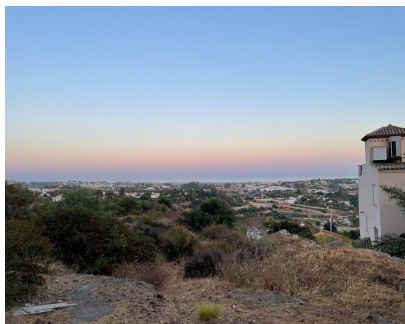

Продажа - Участок - Benahavís
749.000€

Ref.-ID: R4808110

Benahavís

Участок

 544 m2

 1400 m2

Location: Benahavis, Puerto Del Almendro, gated community - La Resina with sea views and license to build in place Spacious plot located in a privileged position, ideal for those seeking the best of both worlds: peace, tranquility, and panoramic views of the surrounding landscape, along with sea views, yet very close to all amenities. The proximity to San Pedro and Puerto Banús ensures easy and quick access to a wide range of services, shops, restaurants, and entertainment options. The development is distinguished by its high security standards, featuring barriers and surveillance cameras at the entrance, providing a safe and exclusive environment for its residents. Additionally, the area is surrounded by lush green spaces and natural trails, offering a perfect setting to enjoy outdoor activities and nature. This unique enclave combines the serenity of a tranquil retreat with the convenience of being close to everything needed for a comfortable and sophisticated life. Perfect for building your dream home in an environment of unparalleled luxury and security.