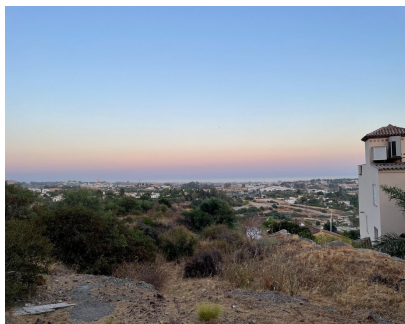

Продажа - Участок - Benahavís

749.000€

Ref.-ID: R4808110

Benahavís

Участок

 544 m2

 1400 m2

Location: Benahavis, Puerto Del Almendro, gated community - La Resina with sea views and license to build in place Spacious plot located in a privileged position, ideal for those seeking the best of both worlds: peace, tranquility, and panoramic views of the surrounding landscape, along with sea views, yet very close to all amenities. The proximity to San Pedro and Puerto Banús ensures easy and quick access to a wide range of services, shops, restaurants, and entertainment options. The development is distinguished by its high security standards, featuring barriers and surveillance cameras at the entrance, providing a safe and exclusive environment for its residents. Additionally, the area is surrounded by lush green spaces and natural trails, offering a perfect setting to enjoy outdoor activities and nature. This unique enclave combines the serenity of a tranquil retreat with the convenience of being close to everything needed for a comfortable and sophisticated life. Perfect for building your dream home in an environment of unparalleled luxury and security.