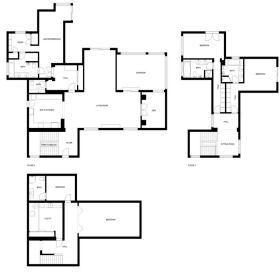

Продажа - Дом - Puerto Banús

3.995.000€

Ref.-ID: R4822858

Puerto Banús

Дом

4

4

416 m2

1000 m2

Nestled near the serene Mistral Beach, in a peaceful enclave of elegant villas and tree-lined streets, this refurbished villa is just a short drive from both Puerto Banus and Marbella. This expansive home seamlessly combines the charm of Andalusian architecture with modern design and comfort. The interior boasts an exquisite blend of materials, including wood, marble, and onyx, all highlighted by sophisticated interior decor. The villa features a stunning and spacious living room, a fully equipped kitchen, a dining area in a sunlit glass room, a study, and a master bedroom with a walk-in closet on the first floor. The second floor houses two additional bedrooms, two bathrooms, and access to a terrace and balcony. The basement level offers another bedroom with an en-suite bathroom, a large versatile room perfect for a cinema or bedroom, and a laundry room. The outdoor living space is exceptionally private, surrounded by lush gardens and bathed in sunlight—ideal for enjoying the Mediterranean climate. It includes a large heated swimming pool, a shower, a Finnish sauna, a gym, and a spacious covered terrace furnished with comfortable outdoor seating. The villa is securely gated and includes covered parking for 4-5 cars. Embrace contemporary living in this prestigious Puerto Banus location!