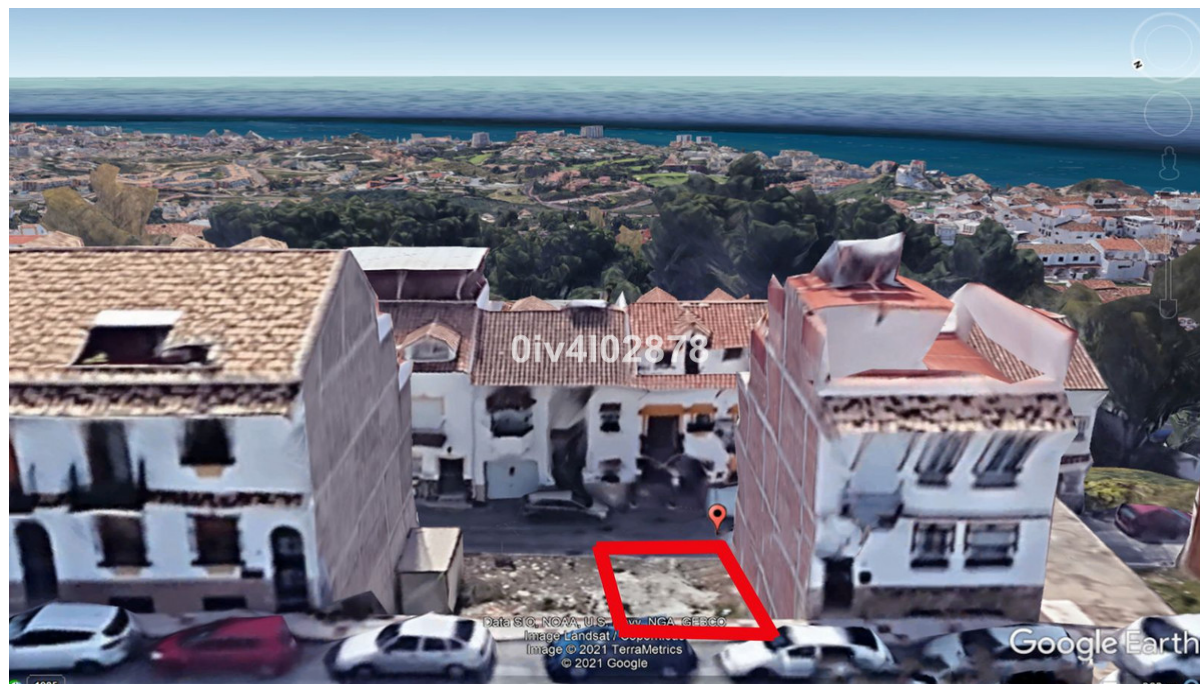

Продажа - Участок - Benalmadena Pueblo

140.000€

Ref.-ID: R4827967

Benalmadena Pueblo

Участок

ИБИ: 200 EUR / год

 108 m2

Urban plot of 108m2 located in Benalmadena Pueblo, great location, higher level with sea views, close to shops restaurants and everything the charming Pueblo has to offer. Building allowance of $1,1587m^2/m^2=125,14m^2$ for the build of townhouse or apartments. Composed of Lower garage level plus 3 levels and attic level. C1 Classification=Casco. Total build area permitted subject to (planning permission) in excess of 325m2, given that the plot spans 2 roads with access from each. Given the elevation much of the build allowance isnt computable hence allowing a larger build area. There exists the possibility of purchasing the adjacent plot of same size and construction area. Price for both plots together 270.000€.

Расположение

- ✓ Деревня
- ✓ Рядом с магазинами
- ✓ Близко к школам

ОРИЕНТАЦИЯ

- ✓ Юго-восток

ВИД

- ✓ Улица

Особенности

- ✓ Рядом с транспортом
- ✓ Возле церкви