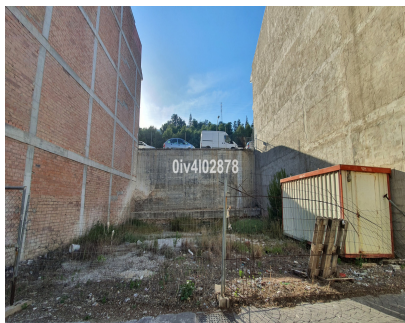

Продажа - Участок - Benalmadena Pueblo

140.000€

Ref.-ID: R4827967

Benalmadena Pueblo

Участок

ИБИ: 200 EUR / год

 108 m2

Urban plot of 108m2 located in Benalmadena Pueblo, great location, higher level with sea views, close to shops restaurants and everything the charming Pueblo has to offer. Building allowance of $1,1587m^2/m^2=125,14m^2$ for the build of townhouse or apartments. Composed of Lower garage level plus 3 levels and attic level. C1 Classification=Casco. Total build area permitted subject to (planning permission) in excess of 325m2, given that the plot spans 2 roads with access from each. Given the elevation much of the build allowance isnt computable hence allowing a larger build area. There exists the possibility of purchasing the adjacent plot of same size and construction area. Price for both plots together 270.000€.

Расположение

- ✓ Деревня
- ✓ Рядом с магазинами
- ✓ Близко к школам

ОРИЕНТАЦИЯ

- ✓ Юго-восток

ВИД

- ✓ Улица

Особенности

- ✓ Рядом с транспортом
- ✓ Возле церкви