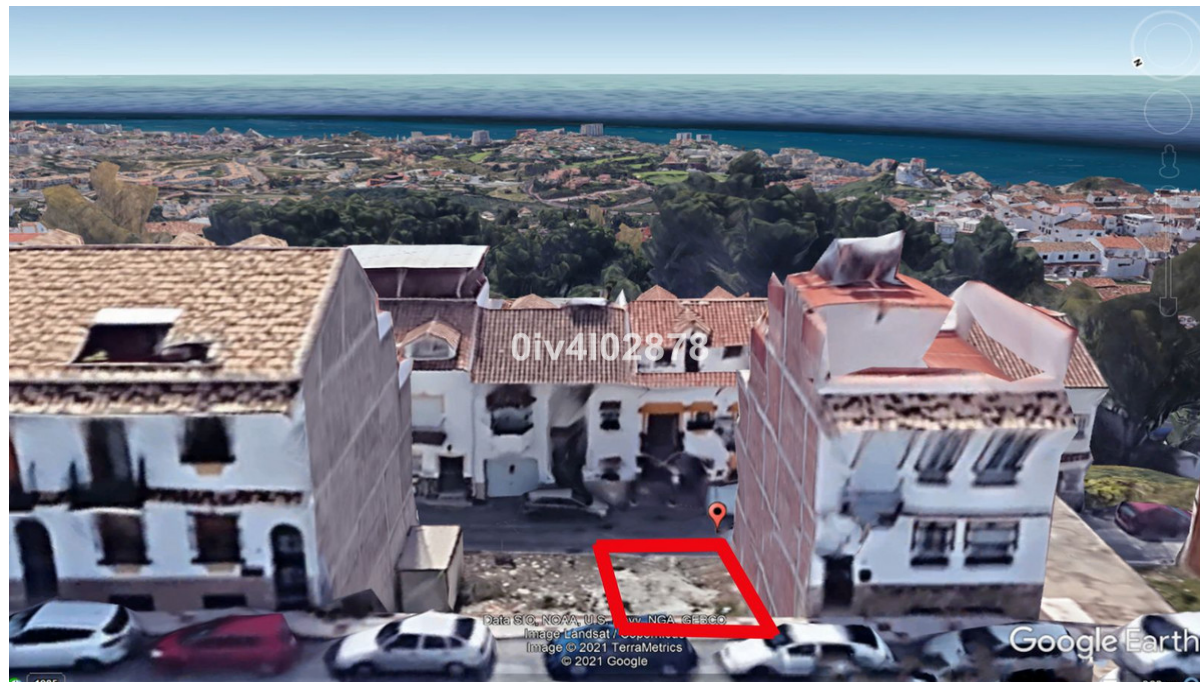

Продажа - Участок - Benalmadena Pueblo

140.000€

Ref.-ID: R4827967

Benalmadena Pueblo

Участок

ИБИ: 200 EUR / год

 108 m2

Urban plot of 108m2 located in Benalmadena Pueblo, great location, higher level with sea views, close to shops restaurants and everything the charming Pueblo has to offer. Building allowance of $1,1587m^2/m^2=125,14m^2$ for the build of townhouse or apartments. Composed of Lower garage level plus 3 levels and attic level. C1 Classification=Casco. Total build area permitted subject to (planning permission) in excess of 325m2, given that the plot spans 2 roads with access from each. Given the elevation much of the build allowance isnt computable hence allowing a larger build area. There exists the possibility of purchasing the adjacent plot of same size and construction area. Price for both plots together 270.000€.

Расположение

- ✓ Деревня
- ✓ Рядом с магазинами
- ✓ Близко к школам

ОРИЕНТАЦИЯ

- ✓ Юго-восток

ВИД

- ✓ Улица

Особенности

- ✓ Рядом с транспортом
- ✓ Возле церкви