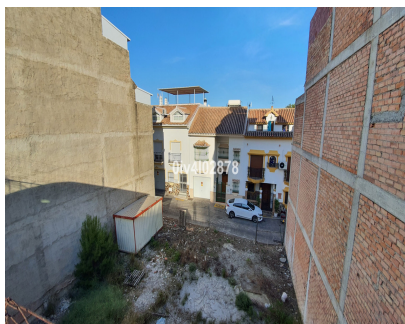

Продажа - Участок - Benalmadena Pueblo

140.000€

Ref.-ID: R4827967

Benalmadena Pueblo

Участок

ИБИ: 200 EUR / год

 108 m2

Urban plot of 108m2 located in Benalmadena Pueblo, great location, higher level with sea views, close to shops restaurants and everything the charming Pueblo has to offer. Building allowance of $1,1587m^2/m^2=125,14m^2$ for the build of townhouse or apartments. Composed of Lower garage level plus 3 levels and attic level. C1 Classification=Casco. Total build area permitted subject to (planning permission) in excess of 325m2, given that the plot spans 2 roads with access from each. Given the elevation much of the build allowance isnt computable hence allowing a larger build area. There exists the possibility of purchasing the adjacent plot of same size and construction area. Price for both plots together 270.000€.

Расположение

- ✓ Деревня
- ✓ Рядом с магазинами
- ✓ Близко к школам

ОРИЕНТАЦИЯ

- ✓ Юго-восток

ВИД

- ✓ Улица

Особенности

- ✓ Рядом с транспортом
- ✓ Возле церкви