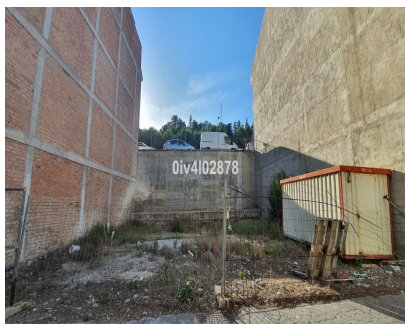

Продажа - Участок - Benalmadena Pueblo

140.000€

Ref.-ID: R4827967

Benalmadena Pueblo

Участок

ИБИ: 200 EUR / год

 108 m2

Urban plot of 108m2 located in Benalmadena Pueblo, great location, higher level with sea views, close to shops restaurants and everything the charming Pueblo has to offer. Building allowance of $1,1587m^2/m^2=125,14m^2$ for the build of townhouse or apartments. Composed of Lower garage level plus 3 levels and attic level. C1 Classification=Casco. Total build area permitted subject to (planning permission) in excess of 325m2, given that the plot spans 2 roads with access from each. Given the elevation much of the build allowance isnt computable hence allowing a larger build area. There exists the possibility of purchasing the adjacent plot of same size and construction area. Price for both plots together 270.000€.

Расположение

- ✓ Деревня
- ✓ Рядом с магазинами
- ✓ Близко к школам

ОРИЕНТАЦИЯ

- ✓ Юго-восток

ВИД

- ✓ Улица

Особенности

- ✓ Рядом с транспортом
- ✓ Возле церкви