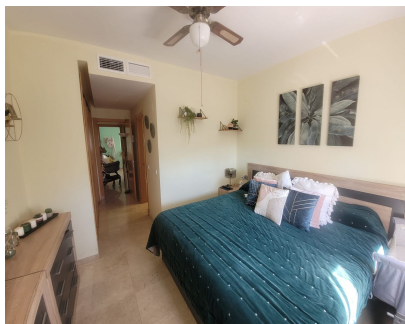

Продажа - Апартамент - Benalmadena 320.000€

Ref.-ID: R4849801

Benalmadena

Апартамент

Коммунальные: 1,452 EUR / год

ИБИ: 800 EUR / год

2

2

96 m2

Bright 2-Bedroom Apartment in Torrequebrada, Benalmádena Located in the sought-after Arenal Golf residential complex, this well-maintained 2-bedroom, 2-bathroom apartment offers a comfortable living experience. The apartment benefits from a dual east-west orientation, allowing plenty of natural light to fill the living room and terrace in the morning, and the kitchen in the afternoon. The property is move-in ready and features a spacious terrace, a large storage room, and two parking spaces. The building also includes an elevator, and the interior of the apartment is adapted for those with reduced mobility. Key Features: - 96 m² built area - 2 bedrooms, 2 bathrooms - Private terrace - Central heating and air conditioning - Fitted wardrobes - Large storage room - Two parking spaces Community Amenities: - Two swimming pools - Two padel courts - Children's playground - Large communal areas Conveniently located near golf courses, shops, restaurants, and within walking distance of both a private and public hospital, pharmacies, and schools. Ideal for those seeking a tranquil yet accessible lifestyle in one of the best residential areas of Benalmádena. For more information or to schedule a viewing, please contact me.