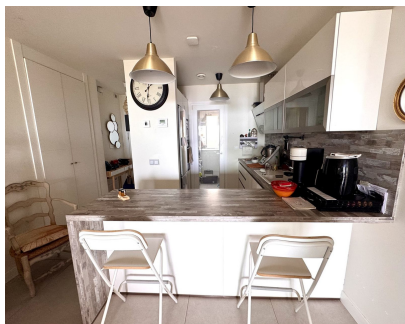

Продажа - Апартамент - Benalmadena 425.000€

Ref.-ID: R4855276

Benalmadena

Апартамент

Коммунальные: 2,268 EUR / год

Spectacular ground-floor apartment with private garden and panoramic sea views. This charming property features a cozy entrance hall, a fully equipped open kitchen with a laundry area, and a spacious living-dining room that opens to an impressive terrace of over 40 m², perfect for enjoying the sea views. The apartment includes two bright bedrooms and two bathrooms, one of which is en suite. Highlighted features include underfloor heating, double glazing on all windows, and centralized air conditioning, ensuring comfort year-round. Additionally, the private garden offers a perfect space to relax. The price includes a parking space and a storage room. Bayview Homes is a unique residential complex located in Benalmádena, surrounded by a tranquil, lush environment. The community boasts a pool with sea views, paddle court, gym, jacuzzi, and sauna, as well as beautiful landscaped gardens inviting relaxation. The location is unbeatable, with easy access to the highway, tennis clubs, golf courses, marinas, amusement parks, a dolphinarium, schools, healthcare centers, hospitals, and supermarkets. All of this under a gentle Mediterranean climate that guarantees an exclusive lifestyle close to the sea. Visit us and discover your new favorite spot!

ОРИЕНТАЦИЯ

- ✓ Юго-восток
- ✓ Юг

Мебель

- ✓ По желанию

Состояние

- ✓ Отличное

Кухня

- ✓ Полностью оборудованная