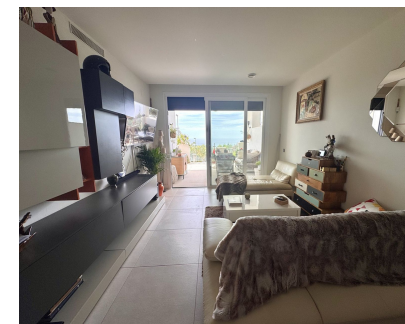

Продажа - Апартамент - Benalmadena 425.000€

Ref.-ID: R4855276

Benalmadena

Апартамент

Коммунальные: 2,268 EUR / год

Spectacular ground-floor apartment with private garden and panoramic sea views. This charming property features a cozy entrance hall, a fully equipped open kitchen with a laundry area, and a spacious living-dining room that opens to an impressive terrace of over 40 m², perfect for enjoying the sea views. The apartment includes two bright bedrooms and two bathrooms, one of which is en suite. Highlighted features include underfloor heating, double glazing on all windows, and centralized air conditioning, ensuring comfort year-round. Additionally, the private garden offers a perfect space to relax. The price includes a parking space and a storage room. Bayview Homes is a unique residential complex located in Benalmádena, surrounded by a tranquil, lush environment. The community boasts a pool with sea views, paddle court, gym, jacuzzi, and sauna, as well as beautiful landscaped gardens inviting relaxation. The location is unbeatable, with easy access to the highway, tennis clubs, golf courses, marinas, amusement parks, a dolphinarium, schools, healthcare centers, hospitals, and supermarkets. All of this under a gentle Mediterranean climate that guarantees an exclusive lifestyle close to the sea. Visit us and discover your new favorite spot!