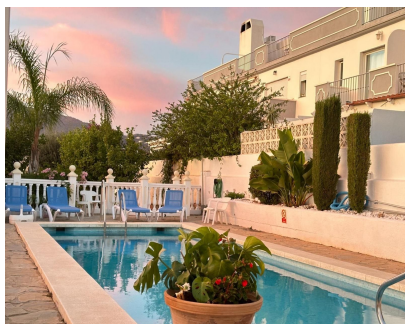

Продажа - Дом - Atalaya
349.900€

Ref.-ID: R4887076

Atalaya

Дом

2

2

110 m2

This charming townhouse, located in the prestigious Atalaya Golf urbanization, is located next to the Benahavís road, very close to San Pedro de Alcántara and Marbella, although it belongs to the municipality of Estepona. Its strategic location allows you to enjoy the tranquility of the area, without giving up proximity to the main services and attractions of the Costa del Sol. The home stands out for its impressive panoramic views of the sea and the mountains, which provide a feeling of spaciousness, light and warmth throughout the day. Located in an intimate and quiet community, the urbanization has beautiful garden areas, a community pool and outdoor parking for greater convenience. The interior of the house is designed to maximize comfort. It offers 2 large double bedrooms, one of them with a large dressing room that adds a touch of luxury. The 11 m² main bathroom includes a hydromassage bathtub and a shower cabin. In addition, it has a guest toilet for greater functionality. The fully equipped kitchen is exterior and offers views of the garden. The living room, with 35 m², is the heart of the house. This spacious and welcoming space opens onto a private terrace with unobstructed views, perfect for relaxing while enjoying spectacular sunsets with the sea and Gibraltar as a backdrop. This property is ideal both for a habitual residence and to enjoy a quiet holiday on the Costa del Sol.

Расположение

- ✓ Рядом с гольф-полем
- ✓ Рядом с портом
- ✓ Рядом с магазинами
- ✓ Рядом с морем
- ✓ Рядом с городом
- ✓ Близко к школам

Особенности

- ✓ Крытая терраса
- ✓ Приватная терраса
- ✓ Спутниковое телевидение
- ✓ Джакузи