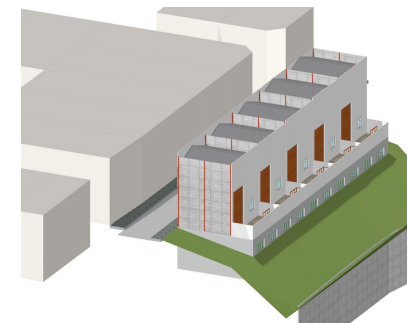

Продажа - Коммерческая - Coín 315.000€

Ref.-ID: R4891033

Coín

Коммерческая

 400 m²

Unique opportunity in La Trocha Industrial Estate, Coín! New construction industrial warehouse for sale with 400 m² built. The warehouse has two spacious and functional rooms, a first floor with 167m and a basement of 233m, ideal for various industrial or logistical activities. Its strategic location at street level in one of the most sought-after industrial estates in the area. Ensures excellent visibility and accessibility. Don't miss this opportunity and contact us for more information!

Расположение

- ✓ Коммерческая зона
- ✓ Деревня
- ✓ Рядом с городом

Состояние

- ✓ Новое строительство

ВИД

- ✓ Горы

Особенности

- ✓ Подвал