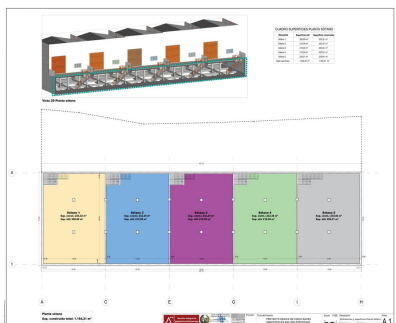

Продажа - Коммерческая - Coín 315.000€

Ref.-ID: R4891033

Coín

Коммерческая

 400 m²

Unique opportunity in La Trocha Industrial Estate, Coín! New construction industrial warehouse for sale with 400 m² built. The warehouse has two spacious and functional rooms, a first floor with 167m and a basement of 233m, ideal for various industrial or logistical activities. Its strategic location at street level in one of the most sought-after industrial estates in the area. Ensures excellent visibility and accessibility. Don't miss this opportunity and contact us for more information!

Расположение

- ✓ Коммерческая зона
- ✓ Деревня
- ✓ Рядом с городом

Состояние

- ✓ Новое строительство

ВИД

- ✓ Горы

Особенности

- ✓ Подвал