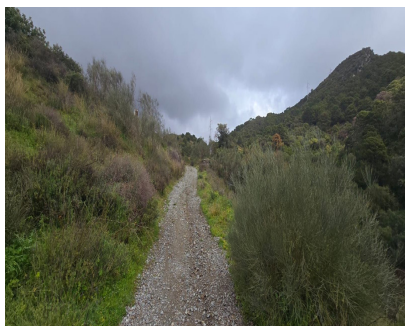

Продажа - Участок - Benahavís
3.900.000€

Ref.-ID: R4974601

Benahavís

Участок

26000 m2

Nestled in the serene mountains of Benahavís, this exceptional rustic finca offers a unique opportunity for those looking to bring their dream building project to life. Boasting spectacular panoramic views of both the sea and the surrounding mountains, this expansive plot provides the perfect setting for a private retreat in nature. With planning permission in place, this property is ideal for those seeking to create a bespoke home in a peaceful and tranquil environment, away from the hustle and bustle yet within easy reach of key amenities. Just a 15-minute drive from renowned golf courses and only 30 minutes from Guadalmina, this location offers the perfect blend of seclusion and accessibility. Whether you're envisioning a luxury countryside estate or a sustainable rural retreat, this prime piece of land presents an outstanding investment opportunity in one of the most sought-after areas of the Costa del Sol.

Расположение

- ✓ Загородный
- ✓ Горная деревня
- ✓ Рядом с гольф-полем
- ✓ Рядом с городом
- ✓ Рядом с лесом

ОРИЕНТАЦИЯ

- ✓ Север
- ✓ Северо-восток
- ✓ Восток
- ✓ Юго-восток
- ✓ Юг
- ✓ Юго-запад
- ✓ Запад
- ✓ Северо-запад

Состояние

- ✓ Отличное

ВИД

- ✓ Море
- ✓ Горы
- ✓ Сельская местность
- ✓ Панорамный
- ✓ Сад
- ✓ Лес

Категория

- ✓ Выгодное предложение
- ✓ Инвестиции
- ✓ С разрешением на строительство