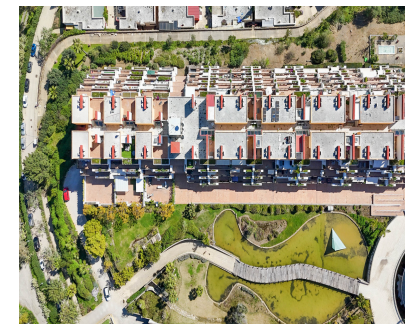

Продажа - Апартамент - Benahavís 290.000€

Ref.-ID: R5004880

Benahavís

Апартамент

Коммунальные: 3,144 EUR / год

ИБИ: 487 EUR / год

2

1

99 m2

You won't find anything like this! Duplex penthouse in the exclusive Parque Botanico Resort and Country Club, in Benahavís, a true oasis of tranquility surrounded by nature. This bright home features two bedrooms and one bathroom, designed to offer comfort and quality of life. The living-dining room, with direct access to a spacious terrace, offers panoramic views of the majestic mountains, creating the perfect space to relax or share special moments. The independent kitchen is fully equipped. On the same floor, you'll find a cozy bedroom with built-in wardrobes and a modern bathroom. The upper floor houses another spacious bedroom, with the possibility of transforming it into an independent studio thanks to the option of installing a kitchen and an additional bathroom. You will also enjoy another terrace with fabulous views that connect you to the beauty of the surroundings. This penthouse is in perfect condition and includes solar panels for energy and hot water, air conditioning, a garage, and a storage room. With a tourist rental license, it is ideal as both a permanent residence or an investment. The resort offers dreamlike facilities: gardens designed with lagoons and water features, indoor and outdoor community pools, spa, gym, tennis, squash and football courts, play area, and 24-hour security. All this just five minutes drive to the main road, strategically located between Marbella and Estepona. A place where luxury and nature come together to offer you an extraordinary life. Come visit! The abbreviated information document is available. Expenses: Taxes (ITP or VAT+AJD) + Notary and registry fees. CN1