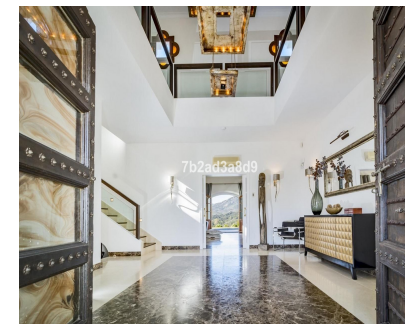

## Краткосрочная Аренда - Дом - Benahavís 6.300€ / Неделя

Ref.-ID: R4744201

Benahavís

Дом

4

3.5

420 m2

Located in Urb. Puerto Del Almendro La Resina, this immaculate 420-square meters villa has an open panoramic breathtaking views, set within a quiet gated community. It takes only 3 minutes by car to the nearest shops, restaurants and golf course. 10 minutes to the beach, San Pedro and Puerto Banus. This villa consists of 4 double bedrooms, sleep 8 people. Ground floor: You find a large hall with high ceilings and magnificent entrance. 1 guest toilet. 2 bedrooms with 180cm x 200cm beds plus 1 bathroom. Large living room with fireplace and pool table. From the living room you have direct access to the covered terrace with several living areas and fantastic views. It has a large pool, sun deck and lovely garden with hot Jacuzzi. The kitchen is spacious with exclusive choice of materials and large dining area. Adjacent to the kitchen, it leads you to a cozy patio with large dining table with seating for 8 people. Upper floor: Great hall. 1 bedroom en suite with 180cmx200cm bed + bathroom. Master bedroom with 210cm x200cm bed and a new renovated bathroom. Master bedroom opens onto a fantastic terrace with breathtaking sea and mountain views! A perfect holiday home in a tranquil area yet close to everything.