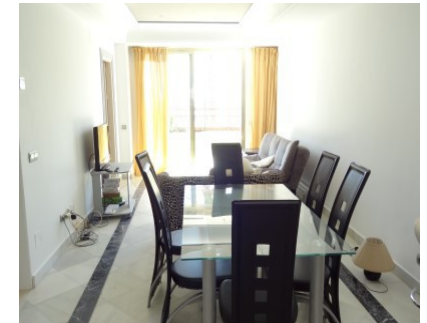

Продажа - Апартамент - Puerto Banús
4.200.000€

www.arbatstates.com
+34 606 84 36 45
+34 602 51 80 97
info@arbatstates.com

Ref.-ID: R2768600

Puerto Banús

Апартамент

Коммунальные: 15,600 EUR / год

Мусор: 348 EUR / год

6

6

663 m2

This unique large beachfront garden duplex occupies the front line to the beach only steps away from a private gate onto the promenade in Puerto Banus. The unique property has been sub-divided into 4 separate apartments sharing a common private entry foyer to ideally suit a large extended family or group of friends buying together, or as a rental investment. Each of the apartments has its own title deed, allowing a buyer re-sell any of the properties. Options exit to re-combine the upper or lower 2 apartments, or the entire duplex. Located right on the beachfront in central Puerto Banus, there are two apartments on the ground floor with direct garden access, and two on the first floor with private terraces. All four apartments offer wonderful sea views right on the beachfront, and have their own small kitchens and lounges. There are 2 x 2 bed apartments (145m2 each) + 2 x 1 bed apartments (130 m2 each) each with their own entrances. 3 underground parking spaces included. The complex also offers a large communal swimming pool and direct beach access. A unique set-up right on the beachfront in Puerto Banus.