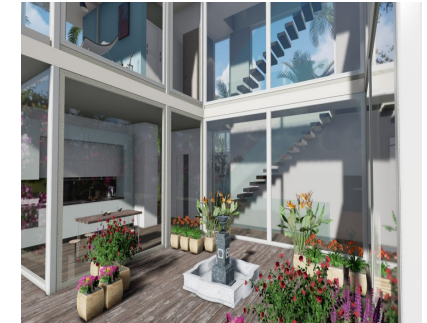

Продажа - Дом - Carib Playa
1.800.000€

www.arbatestates.com
+34 606 84 36 45
+34 602 51 80 97
info@arbatestates.com

Ref.-ID: R3812785

Carib Playa

Дом

5

4

270 m2

730 m2

Property Highlights •Stunning contemporary-modern design •Sea views •Off-plan project, with opportunity to customise •Privileged location, yet close to amenities The Location
•In a small but very pleasant community of luxury villas and apartments, amidst stunning natural beauty and with views towards the Mediterranean Sea. •Surrounded by some of the most exclusive urbanisations in East Marbella. •Walking distance or very short drive to a commercial centre with pharmacy, several restaurants, health store and supermarket and gym •By car, it's 10 minutes to the centre of Marbella, 15 minutes to Puerto Banus. •Plenty of golf resorts and courses are nearby with Cabopino Golf & Santa Maria Golf just a stone's throw away. The Villa •Very spacious and exclusive luxury villa •South orientation, which is accentuated in the entire concept of the villa. •Elegant, contemporary-modern design, based on the fusion of comfort and luxury with the surrounding natural beauty •Stunning views towards the sea •Built with quality materials and with sophisticated details. •Utmost care will be paid to the esthetical aspects whilst also paying utmost attention to create an eco-friendly, low maintenance home. •Opportunity to customize many aspects of the villa to your personal preferences. •Building license should be granted during summer 2020 •Construction completion time of about 6 to 8 months