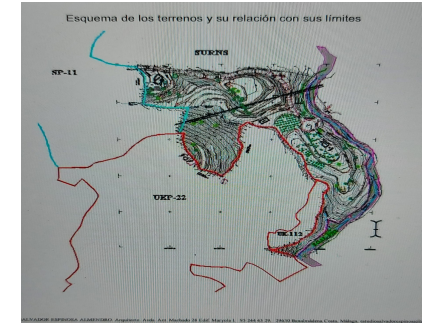

Продажа - Участок - Benalmadena Costa
6.000.000€

www.arbatstates.com
 +34 606 84 36 45
 +34 602 51 80 97
info@arbatstates.com

Ref.-ID: R3823444

Benalmadena Costa

Участок

 **15591 m2**

 **15591 m2**

The orientation is, fundamentally, north, south and east and in any of these winds you can enjoy extraordinary views that go from the southern slope of the town to the sea. Given the orientation of the land, exposure to the sun is total over the entire area. In total, there is 15,591M2 of land on which a maximum of 195 homes can be built. Of these 15,591M2 are available to build 10,913M2 on which a total of 136 homes and/or a "Pueblo Mediterráneo" can be built (depending on what the developer prefers). The remaining 4,677 M2 are designated for building "VPO" homes (up to 59 units maximum). Please note that we have a list of buyers (!) who are eager to purchase the VPO homes.