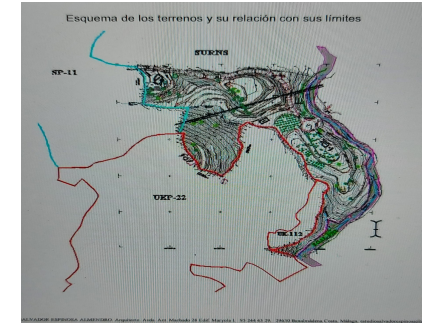

**Продажа - Участок - Benalmadena Costa
6.000.000€**

**www.arbatstates.com
+34 606 84 36 45
+34 602 51 80 97
info@arbatstates.com**

Ref.-ID: R3823444

Benalmadena Costa

Участок

 **15591 m2**

 **15591 m2**

The orientation is, fundamentally, north, south and east and in any of these winds you can enjoy extraordinary views that go from the southern slope of the town to the sea. Given the orientation of the land, exposure to the sun is total over the entire area. In total, there is 15,591M2 of land on which a maximum of 195 homes can be built. Of these 15,591M2 are available to build 10,913M2 on which a total of 136 homes and/or a "Pueblo Mediterráneo" can be built (depending on what the developer prefers). The remaining 4,677 M2 are designated for building "VPO" homes (up to 59 units maximum). Please note that we have a list of buyers (!) who are eager to purchase the VPO homes.