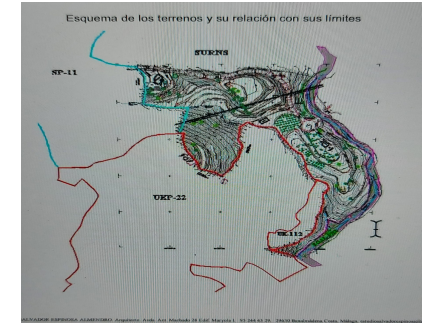

Продажа - Участок - Benalmadena Costa
6.000.000€

www.arbatstates.com
+34 606 84 36 45
+34 602 51 80 97
info@arbatstates.com

Ref.-ID: R3823444

Benalmadena Costa

Участок

 **15591 m2**

 **15591 m2**

The orientation is, fundamentally, north, south and east and in any of these winds you can enjoy extraordinary views that go from the southern slope of the town to the sea. Given the orientation of the land, exposure to the sun is total over the entire area. In total, there is 15,591M2 of land on which a maximum of 195 homes can be built. Of these 15,591M2 are available to build 10,913M2 on which a total of 136 homes and/or a "Pueblo Mediterráneo" can be built (depending on what the developer prefers). The remaining 4,677 M2 are designated for building "VPO" homes (up to 59 units maximum). Please note that we have a list of buyers (!) who are eager to purchase the VPO homes.