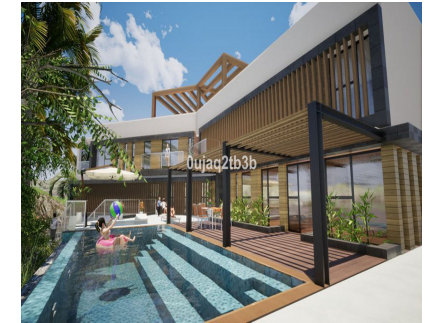

Продажа - Участок - El Rosario
555.000€

www.arbatestates.com
+34 606 84 36 45
+34 602 51 80 97
info@arbatestates.com

Ref.-ID: R3888871

El Rosario

Участок

ИБИ: 1,260 EUR / год

1704 m2

Magnificent plot in a great location and walking distance to Sports center, commercial center, services and amenities. There is a project to build a very large house taking advantage of the slope in the plot. South-West oriented. El Rosario is a consolidated residential area with high demand for plots and properties.

Расположение

- ✓ Рядом с магазинами
- ✓ Урбанизация

ОРИЕНТАЦИЯ

- ✓ Запад

ВИД

- ✓ Горы
- ✓ Панорамный
- ✓ Сад
- ✓ Улица

Коммунальные услуги

- ✓ Электричество
- ✓ Питьевая вода
- ✓ Телефон

Категория

- ✓ Гольф
- ✓ Инвестиции
- ✓ Перепродажа
- ✓ С разрешением на строительство