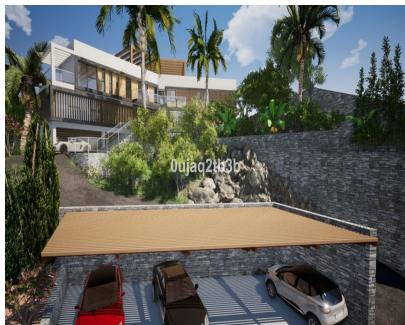

Продажа - Участок - El Rosario
555.000€

www.arbatestates.com
+34 606 84 36 45
+34 602 51 80 97
info@arbatestates.com

Ref.-ID: R3888871

El Rosario

Участок

ИБИ: 1,260 EUR / год

1704 m2

Magnificent plot in a great location and walking distance to Sports center, commercial center, services and amenities. There is a project to build a very large house taking advantage of the slope in the plot. South-West oriented. El Rosario is a consolidated residential area with high demand for plots and properties.

Расположение

- ✓ Рядом с магазинами
- ✓ Урбанизация

ОРИЕНТАЦИЯ

- ✓ Запад

ВИД

- ✓ Горы
- ✓ Панорамный
- ✓ Сад
- ✓ Улица

Коммунальные услуги

- ✓ Электричество
- ✓ Питьевая вода
- ✓ Телефон

Категория

- ✓ Гольф
- ✓ Инвестиции
- ✓ Перепродажа
- ✓ С разрешением на строительство