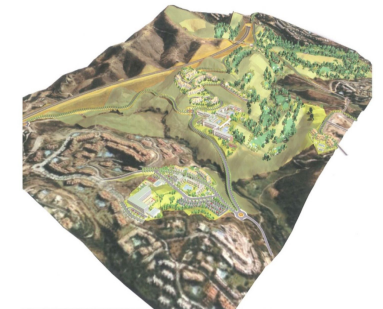

Продажа - Участок - Las Chapas
2.146.000€

www.arbatestates.com
+34 606 84 36 45
+34 602 51 80 97
info@arbatestates.com

Ref.-ID: R4360702

Las Chapas

Участок

21458 m2

This sector has a total area of 710,458 m², of which 21,458 m² corresponds to this farm. It represents 3.02% of rights and obligations. The sector has a buildable area of 57,234.29 m² for Free Income Housing IN LOW DENSITY, 380 houses in Poblado Mediterráneo and 11 isolated houses. Buildable area of 40,362 m² for Hotels. 3,000 m² Economic Activities Golf Club and Commercial Area Which makes a total of 100,596.29 m² of surface area. Therefore 100,596.29 m² x 3.02% = 3,038 m² of buildable area, which would correspond to this plot.

ОРИЕНТАЦИЯ

- ✓ Восток
- ✓ Юго-восток
- ✓ Юг
- ✓ Юго-запад
- ✓ Запад

ВИД

- ✓ Море
- ✓ Горы
- ✓ Гольф
- ✓ Панорамный

Категория

- ✓ Перепродажа