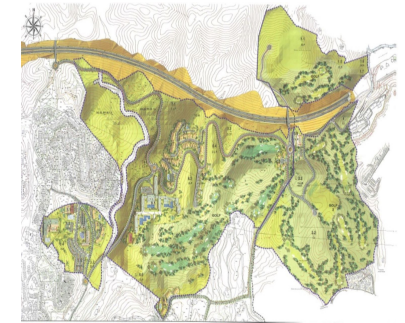

Продажа - Участок - Las Chapas
2.146.000€

www.arbatestates.com
+34 606 84 36 45
+34 602 51 80 97
info@arbatestates.com

Ref.-ID: R4360702

Las Chapas

Участок

21458 m2

This sector has a total area of 710,458 m², of which 21,458 m² corresponds to this farm. It represents 3.02% of rights and obligations. The sector has a buildable area of 57,234.29 m² for Free Income Housing IN LOW DENSITY, 380 houses in Poblado Mediterráneo and 11 isolated houses. Buildable area of 40,362 m² for Hotels. 3,000 m² Economic Activities Golf Club and Commercial Area Which makes a total of 100,596.29 m² of surface area. Therefore 100,596.29 m² x 3.02% = 3,038 m² of buildable area, which would correspond to this plot.

ОРИЕНТАЦИЯ

- ✓ Восток
- ✓ Юго-восток
- ✓ Юг
- ✓ Юго-запад
- ✓ Запад

ВИД

- ✓ Море
- ✓ Горы
- ✓ Гольф
- ✓ Панорамный

Категория

- ✓ Перепродажа