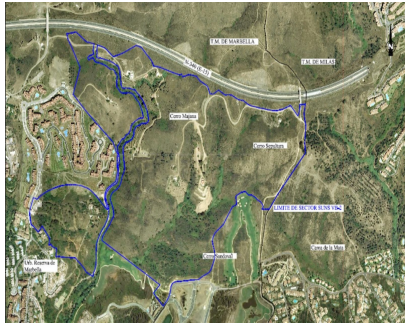

Продажа - Участок - Las Chapas
2.146.000€

www.arbatestates.com
+34 606 84 36 45
+34 602 51 80 97
info@arbatestates.com

Ref.-ID: R4360702

Las Chapas

Участок

21458 m2

This sector has a total area of 710,458 m², of which 21,458 m² corresponds to this farm. It represents 3.02% of rights and obligations. The sector has a buildable area of 57,234.29 m² for Free Income Housing IN LOW DENSITY, 380 houses in Poblado Mediterráneo and 11 isolated houses. Buildable area of 40,362 m² for Hotels. 3,000 m² Economic Activities Golf Club and Commercial Area Which makes a total of 100,596.29 m² of surface area. Therefore 100,596.29 m² x 3.02% = 3,038 m² of buildable area, which would correspond to this plot.

ОРИЕНТАЦИЯ

- ✓ Восток
- ✓ Юго-восток
- ✓ Юг
- ✓ Юго-запад
- ✓ Запад

ВИД

- ✓ Море
- ✓ Горы
- ✓ Гольф
- ✓ Панорамный

Категория

- ✓ Перепродажа