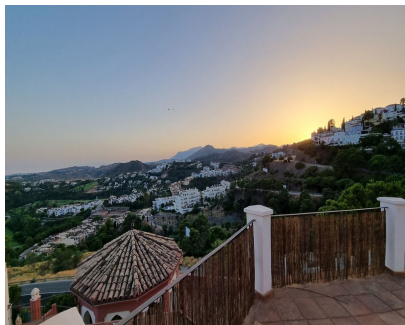

Продажа - Апартамент - Benahavís
549.000€

www.arbatstates.com
+34 606 84 36 45
+34 602 51 80 97
info@arbatstates.com

Ref.-ID: R4739353

Benahavís

Апартамент

Коммунальные: 1,860 EUR / год

ИБИ: 294 EUR / год

Мусор: 18 EUR / год

2

3

98 m2

Don't miss out on this charming 2-bedroom penthouse with stunning views to the sea and golf courses located in the award-winning urbanization of La Heredia, This spacious penthouse has a fireplace and underfloor heating throughout the apartment and a fully equipped open plan kitchen. The property comprises of 2 good sized bedrooms with their en-suite bathrooms and a guest toilet, A spacious and bright living room with fireplace and direct access to the terrace. In addition to this, residents can enjoy two community pools located within the community (one heated pool in the winter months). La Heredia Urbanization is popular with residents throughout the year. There is 24 hour security in this gated community. The beautiful town of La Heredia is only a few minutes drive from San Pedro, Benahavís, Puerto Banús and Marbella. The price includes an underground covered parking space and a storage room.