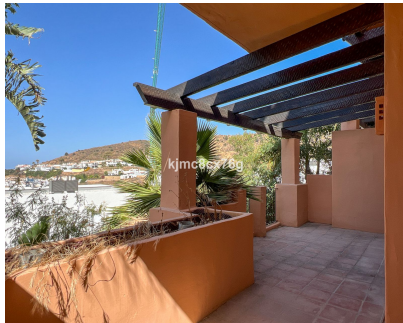

Продажа - Дом - Riviera del Sol
530.000€

www.arbatestates.com
+34 606 84 36 45
+34 602 51 80 97
info@arbatestates.com

Ref.-ID: R4783975

Riviera del Sol

Дом

Коммунальные: 2,160 EUR / год

ИБИ: 550 EUR / год

Мусор: 128 EUR / год

4

4

187 m2

Brand new townhouse in a magnificent gated community in upper Riviera del Sol. Set on a privileged plot offering spectacular panoramic views and unforgettable sunsets, the complex stands out for being the work of architect Melvin Villarroel. With two beautiful swimming pools, sauna and gymnasium, it offers tranquillity just 10 minutes drive from the sea and the main shops, supermarkets and restaurants in the area. The house is divided into several levels. On the main floor there is a living-dining room, separate kitchen, guest toilet, bedroom and terrace. The first floor houses three bedrooms, including the master bedroom ensuite, as well as another complete bathroom. The upper level, with its large solarium, allows bbq area, chill-out, jacuzzi.... quite a lot of possibilities. Finally, a large basement with a large bathroom, where a guest flat, play area or a fifth bedroom could be fitted out. Please contact us for a visit without obligation.