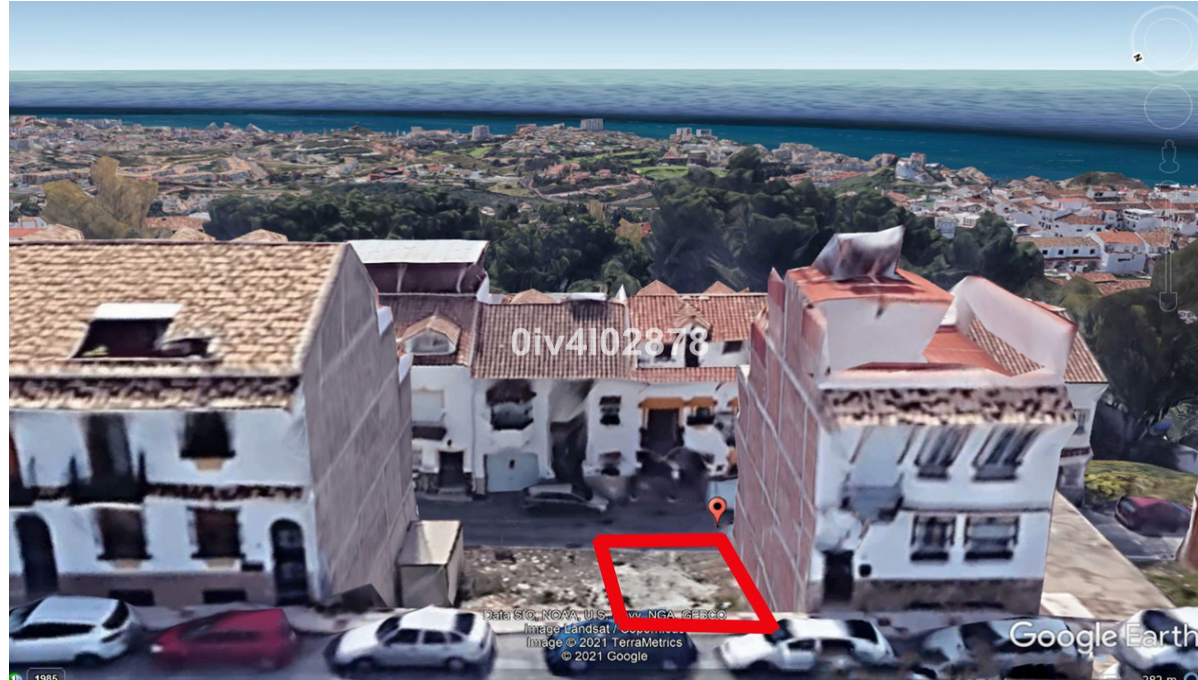

Продажа - Участок - Benalmadena Pueblo
140.000€

www.arbatstates.com
+34 606 84 36 45
+34 602 51 80 97
info@arbatstates.com

Ref.-ID: R4827967

Benalmadena Pueblo

Участок

ИБИ: 200 EUR / год

 **108 m2**

Urban plot of 108m2 located in Benalmadena Pueblo, great location, higher level with sea views, close to shops restaurants and everything the charming Pueblo has to offer. Building allowance of $1,1587\text{m}^2/\text{m}^2=125,14\text{m}^2$ for the build of townhouse or apartments. Composed of Lower garage level plus 3 levels and atic level. C1 Classification=Casco. Total build area permitted subject to (planning permission) in excess of 325m^2 , given that the plot spans 2 roads with access from each. Given the elevation much of the build allowance isnt computable hence allowing a larger build area. There exisits the possibility of purchasing the adjacent plot of same size and construction area. Price for both plots together 270.000€.

Расположение

- ✓ Деревня
- ✓ Рядом с магазинами
- ✓ Близко к школам

ОРИЕНТАЦИЯ

- ✓ Юго-восток

ВИД

- ✓ Улица

Особенности

- ✓ Рядом с транспортом
- ✓ Возле церкви