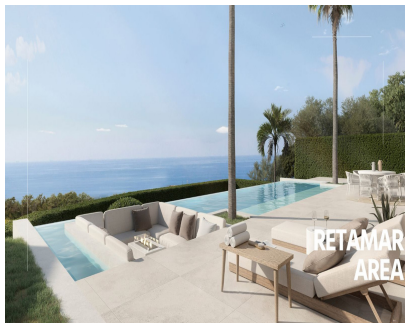

Продажа - Участок - Benalmadena
650.000€

www.arbatestates.com
+34 606 84 36 45
+34 602 51 80 97
info@arbatestates.com

Ref.-ID: R4893682

Benalmadena

Участок

 **250 m2**

 **582 m2**

You now have a rare opportunity to bring your dream home to life in the stunning and extraordinary area of Benalmadena. If you are interested in building your ideal home while surrounded by breathtaking panoramic views and majestic mountains, then this is the perfect place for you! Located in a charming and newer neighborhood, at the very end of a blind street, this plot is in an elevated position that offers exceptional panoramic views. Next to the plot and in front is a protected area, which offers exceptional view, there never gonna change. The current owners are on the verge of obtaining planning permission, giving you the chance to purchase this carefully planned project that is ready to be realized just around the corner. The price of the project has an additional price of 150,000 euros. The plot offers the opportunity to create a spacious home of approximately 250 m2. Don't miss the chance to explore this extraordinary location - schedule a viewing today and grab this unique opportunity!

Состояние

- ✓ Новое строительство

бассейн

- ✓ Место для бассейна

ВИД

- ✓ Море
- ✓ Горы
- ✓ Порт
- ✓ Панорамный

Мебель

- ✓ Без мебели