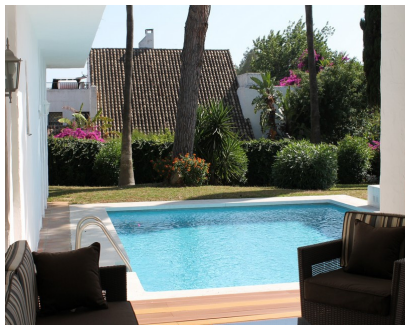

Краткосрочная Аренда - Дом - Puerto Banús
3.650€ / Неделя

www.arbatestates.com
+34 606 84 36 45
+34 602 51 80 97
info@arbatestates.com

Ref.-ID: R2266427

Puerto Banús

Дом

6

6

770 m2

1100 m2

This villa has two stories and is meticulously furnished to create a comfortable holiday home. There are four bedrooms of which two have king size beds, four bathrooms and one toilet. There is a fully fitted kitchen and a spacious living room. In the living area there is a fireplace, dining area and direct access to the terrace. From the terrace you can step directly onto the well-kept private garden and either of the two swimming pools (one is for children). There is also a barbeque area. There are two other bedrooms that can be used as further guest bedrooms or for domestic personnel, they have their own bathroom and a separate entrance.